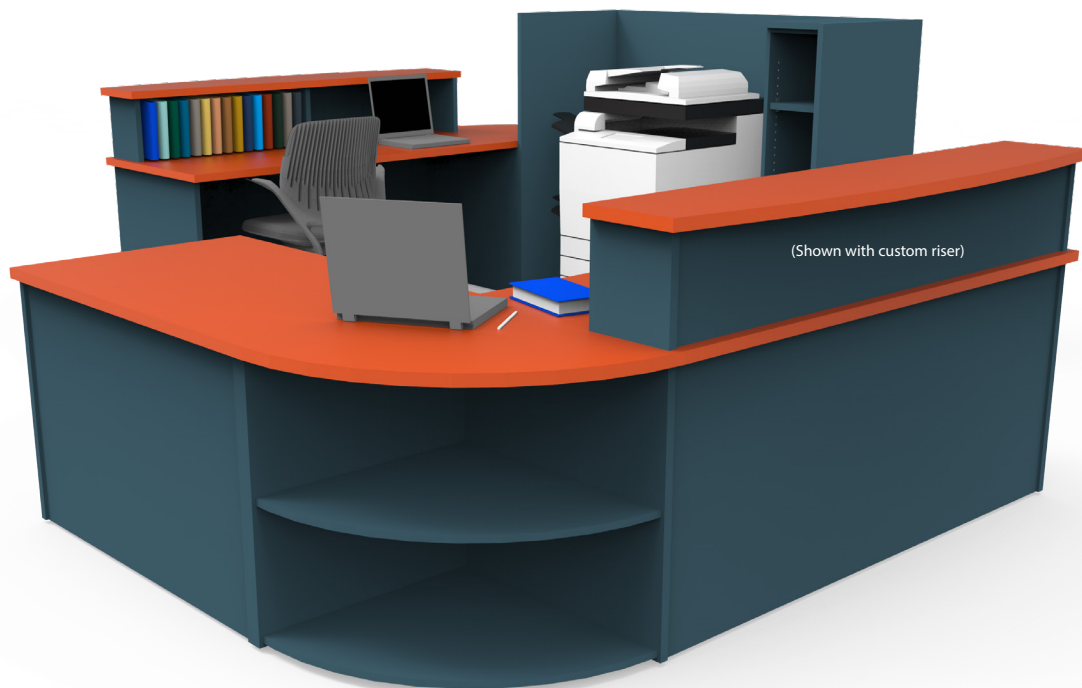

Each unit has adjustable base levelers which are inserted into metal threaded inserts. (Only on Circulation Desks.)

Shelves are double sided TFL, matching 3mm PVC edge banding on front edge, fixed and are fully doweled on Circulation Desks. Adjustable shelf is double sided TFL and has matching 3mm PVC edge banding on all edges on the Depressible Book Cart.

Assembly:

Each unit is factory assembled using glue and dowel construction.

Depressible Book Cart:

Integrated, 1" caster base, matching 3mm PVC edge banding, 3" heavy-duty casters (two locking and two non-locking) and requires field assembly. Spring lifting mechanism is attached to the bottom of the adjustable shelf making books within easy reach. Load capacity is 50lbs and has a maximum working height of 19".

All Units are constructed the same as the Classic **EXCEPT** the Premium cabinet components are **double sided high pressure laminate (HPL)** in place of the double sided TFL. (Tops are always HPL)

Shipping Class: Density Based Class
NMFC#: 80440