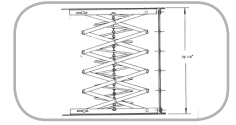

.75" fully doweled casebody construction

1" HPL top

Adjustable base levelers (Only on Circulation Desks)

3" heavy-duty locking plate caster (Only on Depressible Book Cart)

3" heavy-duty plate caster (Only on Depressible Book Cart)