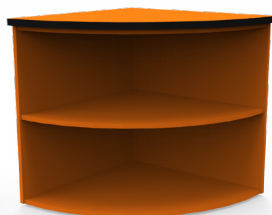

Circulation Desks/Depressible Book Cart specifications

Classic Construction:

Circulation desks (sides, back and bottom) are constructed using fully doweled 0.75" particle board with double side thermal fused laminate (TFL) with matching 3mm PVC edge banding. 1" matching, double sided high pressure laminate (HPL) top with matching 3mm PVC edge banding over a 0.75" sub-top.

Sizes Available W: 36, 42, 48" H: 30 D: 29" **Overall Depth: 30"**

CD1010-LG

Circulation Desks, Main Rectangle Unit w/ Book Drop

Model #	Wgt	W" x H" x D"
CD1010-363029-LG	105	36 x 30 x 29
CD1010-423029-LG	113	42 x 30 x 29
CD1010-483029-LG	121	48 x 30 x 29

Sizes Available W: 36, 42, 48" H: 30 D: 29" **Overall Depth: 30"**

LBC1000-AC-D

Pair a Depressible Book Cart with Unit CD1010-LG

Depressible Book Cart

Model #	Wgt	W" x H" x D"
LBC1000-242324-AC-D	102	24 x 23 x 24

CD2000-LG

Circulation Desks, Curved Corner Unit

Model #	Wgt	W" x H" x D"
CD2000-293029-LG	140	29 x 30 x 29

Sizes Available W: 29" H: 30 or 36" D: 29" **Overall Depth: 30"**