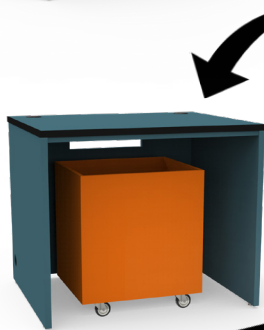

Each unit has adjustable base levelers which are inserted into metal threaded inserts. (Only on Circulation Desks.)

Shelves are double sided TFL, matching 3mm PVC edge banding on front edge, fixed and are fully doweled on Circulation Desks. Adjustable shelf is double sided TFL and has matching 3mm PVC edge banding on all edges on the Depressible Book Cart.

Mix and match the units below to make a circulation desk that fits your style.

CD1000-LG

CD1010-LG

Circulation Desks, Main Rectangle Unit

Model #	Wgt	W" x H" x D"
CD1000-363029-LG	105	36 x 30 x 29
CD1000-423029-LG	113	42 x 30 x 29
CD1000-483029-LG	121	48 x 30 x 29

Sizes Available W: 36, 42, 48" H: 30 D: 29" **Overall Depth: 30"**

CD1010-LG

Circulation Desks, Main Rectangle Unit w/ Book Drop

Model #	Wgt	W" x H" x D"
CD1010-363029-LG	105	36 x 30 x 29
CD1010-423029-LG	113	42 x 30 x 29
CD1010-483029-LG	121	48 x 30 x 29

Sizes Available W: 36, 42, 48" H: 30 D: 29" **Overall Depth: 30"**

LBC1000-AC-D

Pair a Depressible Book Cart with Unit CD1010-LG

Depressible Book Cart

Model #	Wgt	W" x H" x D"
LBC1000-242324-AC-D	102	24 x 23 x 24