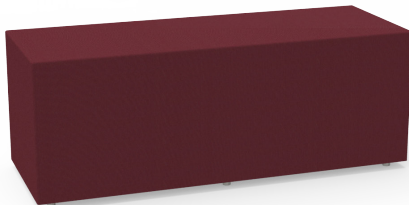

Core The core material is vinyl with a Urethane topcoat, with foam density varying depending on the model. The one piece of solid foam sits on top of 1/2" base board.

Base The base is constructed of 1/2" MDF base board with metal inserts.

F003-18x18-G
18" Dia.

Soft Seating by Fōmcore, Crescent Ottoman

Model #	Description	Dimensions
F003-18x18-G	Adjustable glides	18" dia. x 18"H

F005-18x18-ROK
18" Dia.

Soft Seating by Fōmcore, ROK Ottoman

Model #	Description	Dimensions
F005-18x18-ROK	Rocker bottom	18" dia. x 18"H

F005-36x18-G

Multiple Sizes Available

Soft Seating by Fōmcore, Round Ottoman

Model #	Description	Dimensions
F005-18x18-G	Adjustable glides	18" dia. x 18"H
F005-30x18-G	Adjustable glides	30" dia. x 18"H
F005-36x18-G	Adjustable glides	36" dia. x 18"H

F006-48x33.5x18-G

48"W

Soft Seating by Fōmcore, Amoeba Ottoman

Model #	Description	W" x H" x D"
F006-48x33.5x18-G	Adjustable glides	48 x 18 x 33.5

F009-48x18x18-G

48"W

Soft Seating by Fōmcore, Bench 48

Model #	Description	W" x H" x D"
F009-48x18x18-G	Adjustable glides	48 x 18 x 18