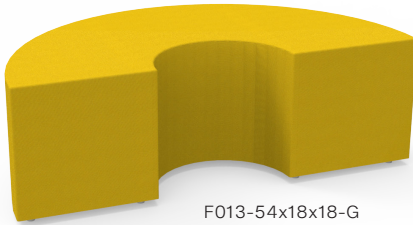

F005-36x18-G

Multiple Sizes Available

Soft Seating by Fōmcore, Round Ottoman

Model #	Description	Dimensions
F005-18x18-G	Adjustable glides	18" dia. x 18"H
F005-30x18-G	Adjustable glides	30" dia. x 18"H
F005-36x18-G	Adjustable glides	36" dia. x 18"H

F006-48x33.5x18-G

48"W

Soft Seating by Fōmcore, Amoeba Ottoman

Model #	Description	W" x H" x D"
F006-48x33.5x18-G	Adjustable glides	48 x 18 x 33.5

F009-48x18x18-G

48"W

Soft Seating by Fōmcore, Bench 48

Model #	Description	W" x H" x D"
F009-48x18x18-G	Adjustable glides	48 x 18 x 18

F008-96x18x18-G

96"W

Soft Seating by Fōmcore, Bump Bench

Model #	Description	W" x H" x D"
F008-96x18x18-G	Adjustable glides	96 x 18 x 18

F011-38x18x18-G
38"W

Soft Seating by Fōmcore, 1/4 Round Bench

Model #	Description	W" x H" x D"
F011-38x18x18-G	Adjustable glides	38 x 18 x 18

F013-54x18x18-G
54"W

Soft Seating by Fōmcore, 1/2 Round Bench

Model #	Description	W" x H" x D"
F013-54x18x18-G	Adjustable glides	54 x 18 x 18

F077-28x21x18-G
28"W

Soft Seating by Fōmcore, Bowtie Bench

Model #	Description	W" x H" x D"
F077-28x21x18-G	Adjustable glides	28 x 18 x 21