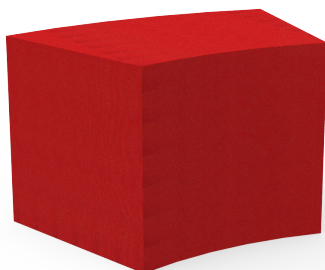

Core The core material is vinyl with a Urethane topcoat, with foam density varying depending on the model. The one piece of solid foam sits on top of 1/2" base board.

Base The base is constructed of 1/2" MDF base board with metal inserts.

Finishes

WB938-46x18x18-G
46"W

Soft Seating by Fōmcore, Large Curve

Model #	Description	W" x H" x D"
WB938-46x18x18-G	Adjustable glides	46 x 18 x 18

Combine Soft Seating by Fomcore (WB938-46x18x18-G) with Curved Bookcases (LCS1245 & LCS1255)

WB015-28x18X18-G
28"W

Soft Seating by Fōmcore, Small Curve

Model #	Description	W" x H" x D"
WB015-28x18X18-G	Adjustable glides	28 x 18 x 18

FK007-18x3-Z
18" Dia.

Soft Seating by Fōmcore, Lily Pad

Model #	Dimensions
FK007-18x3-Z	18" dia. x 3"H

FK007-CART
20" Dia.

**Combine Lily Pads with
a Lily Cart for Easy Storage.
Fit up to 10 Lily Pads.**

Soft Seating by Fōmcore, Lily Cart

Model #	Description	Dimensions
FK007-CART	Four Locking Casters	20" dia. x 34"H