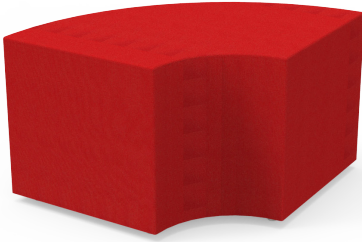

Core The core material is vinyl with a Urethane topcoat, with foam density varying depending on the model. The one piece of solid foam sits on top of 1/2" base board.

Base The base is constructed of 1/2" MDF base board with metal inserts.

F005-36x18-G

Multiple Sizes Available

Soft Seating by Fōmcore, Round Ottoman

Model #	Description	Dimensions
F005-18x18-G	Adjustable glides	18" dia. x 18"H
F005-30x18-G	Adjustable glides	30" dia. x 18"H
F005-36x18-G	Adjustable glides	36" dia. x 18"H

F006-48x33.5x18-G

48"W

Soft Seating by Fōmcore, Amoeba Ottoman

Model #	Description	W" x H" x D"
F006-48x33.5x18-G	Adjustable glides	48 x 18 x 33.5

F009-48x18x18-G

48"W

Soft Seating by Fōmcore, Bench 48

Model #	Description	W" x H" x D"
F009-48x18x18-G	Adjustable glides	48 x 18 x 18

F008-96x18x18-G

96"W

Soft Seating by Fōmcore, Bump Bench

Model #	Description	W" x H" x D"
F008-96x18x18-G	Adjustable glides	96 x 18 x 18

F011-38x18x18-G
38"W

Soft Seating by Fōmcore, 1/4 Round Bench

Model #	Description	W" x H" x D"
F011-38x18x18-G	Adjustable glides	38 x 18 x 18