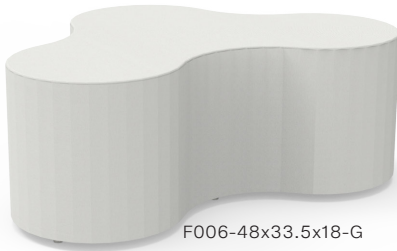

WB015-28x18X18-G
28"W

Soft Seating by Fōmcore, Small Curve

Model #	Description	W" x H" x D"
WB015-28x18X18-G	Adjustable glides	28 x 18 x 18

FK007-18x3-Z
18" Dia.

Soft Seating by Fōmcore, Lily Pad

Model #	Dimensions
FK007-18x3-Z	18" dia. x 3"H

FK007-CART
20" Dia.

**Combine Lily Pads with
a Lily Cart for Easy Storage.
Fit up to 10 Lily Pads.**

Soft Seating by Fōmcore, Lily Cart

Model #	Description	Dimensions
FK007-CART	Four Locking Casters	20" dia. x 34"H

F003-18x18-G
18" Dia.

Soft Seating by Fōmcore, Crescent Ottoman

Model #	Description	Dimensions
F003-18x18-G	Adjustable glides	18" dia. x 18"H

F005-18x18-ROK
18" Dia.

Soft Seating by Fōmcore, ROK Ottoman

Model #	Description	Dimensions
F005-18x18-ROK	Rocker bottom	18" dia. x 18"H

F005-36x18-G

Multiple Sizes Available

Soft Seating by Fōmcore, Round Ottoman

Model #	Description	Dimensions
F005-18x18-G	Adjustable glides	18" dia. x 18"H
F005-30x18-G	Adjustable glides	30" dia. x 18"H
F005-36x18-G	Adjustable glides	36" dia. x 18"H